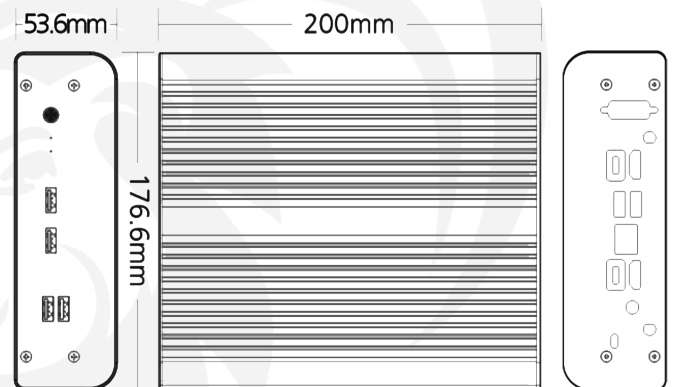

Dimensions