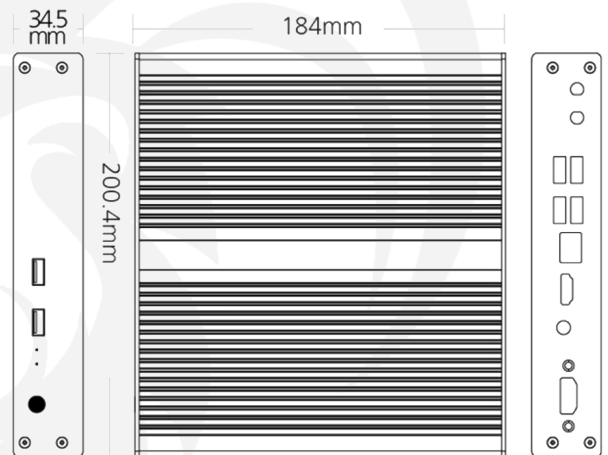

## Specifications

<b>CPU</b>	<ul style="list-style-type: none"> <li>• Intel® Core™ i7 vPro® processor 8th generation</li> <li>• Intel® Core™ i7 processor 8th generation</li> <li>• Intel® Core™ i5 vPro® processor 8th generation</li> <li>• Intel® Core™ i5 processor 8th generation</li> <li>• Intel® Core™ i3 processor 8th generation</li> <li>• Intel® Pentium®3 processor 8th generation</li> <li>• Intel® Celeron® processor 8th generation</li> </ul>
<b>Storage</b>	1x M.2 22x80 key M slots for PCIe x4 NVMe and SATA SSDs
<b>Memory</b>	<ul style="list-style-type: none"> <li>• Up to 8 GB LPDDR3 memory (Intel® Core™ i5, i7 processors)</li> <li>• Up to 4 GB LPDDR3 memory (Intel® Core™ i3, Pentium®, Celeron® processors)</li> </ul>
<b>Graphics</b>	<ul style="list-style-type: none"> <li>• Intel® UHD Graphics 620 (Intel® Core™ processors)</li> <li>• Intel® UHD Graphics 610 (Celeron, Pentium processors)</li> </ul>
<b>Lan</b>	Intel® i219-LM 10/100/1000 Mbps RJ45 Ethernet
<b>WiFi</b>	Intel® Wireless-AC 9560 soldered-down, 802.11ac 2x2 1.73Mbps + Bluetooth® 5
<b>I/O Interface</b>	<b>Front</b>
	2x USB 2.0 Gen 2 ports
<b>I/O Interface</b>	<b>Rear</b>
	1x Lan Port 4x USB 3.2 Gen 2 Ports 2x HDMI 2.0a Ports
<b>Power</b>	<ul style="list-style-type: none"> <li>• 12 – 24VDC power</li> <li>• 19VDC 90W power supply adapter (included)</li> </ul>
<b>Chassis dimensions</b>	200.4 x 184 x 34.5 mm
<b>Chassis Color</b>	Black
<b>Mounting</b>	Desktop, Vesa
<b>Operating System</b>	Windows 10, Windows IoT, Linux